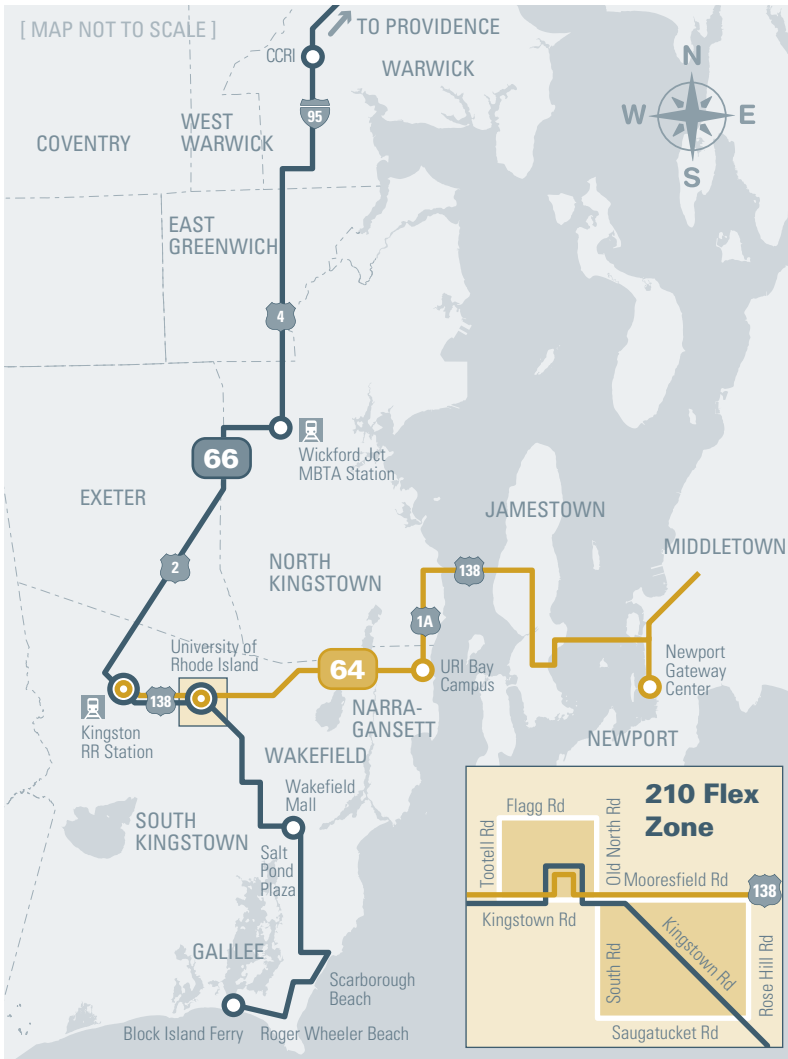

OFF CAMPUS CONNECTIONS

Route 64 Newport/Kingston

- Kingston Railroad Station
- **URI KINGSTON**
- URI Bay Campus
- Jamestown Ferry Landing
- Newport Towne Center
- CCRI Newport
- **NEWPORT GATEWAY CENTER**

Route 66 Galilee/Providence

- Galilee (Block Island Ferry Landing)
- Point Judith & Woodruff
- **WAKEFIELD MALL**
- Kingstown & High
- **URI KINGSTON**
- Kingston Railroad Station
- CCRI Warwick
- **KENNEDY PLAZA PROVIDENCE**

210 Flex Service

The 210 FlexVan makes regularly scheduled stops at Memorial Union, University Gateway Apartments, and Graduate Village. Once on board, you can request a stop anywhere within the FlexZone.